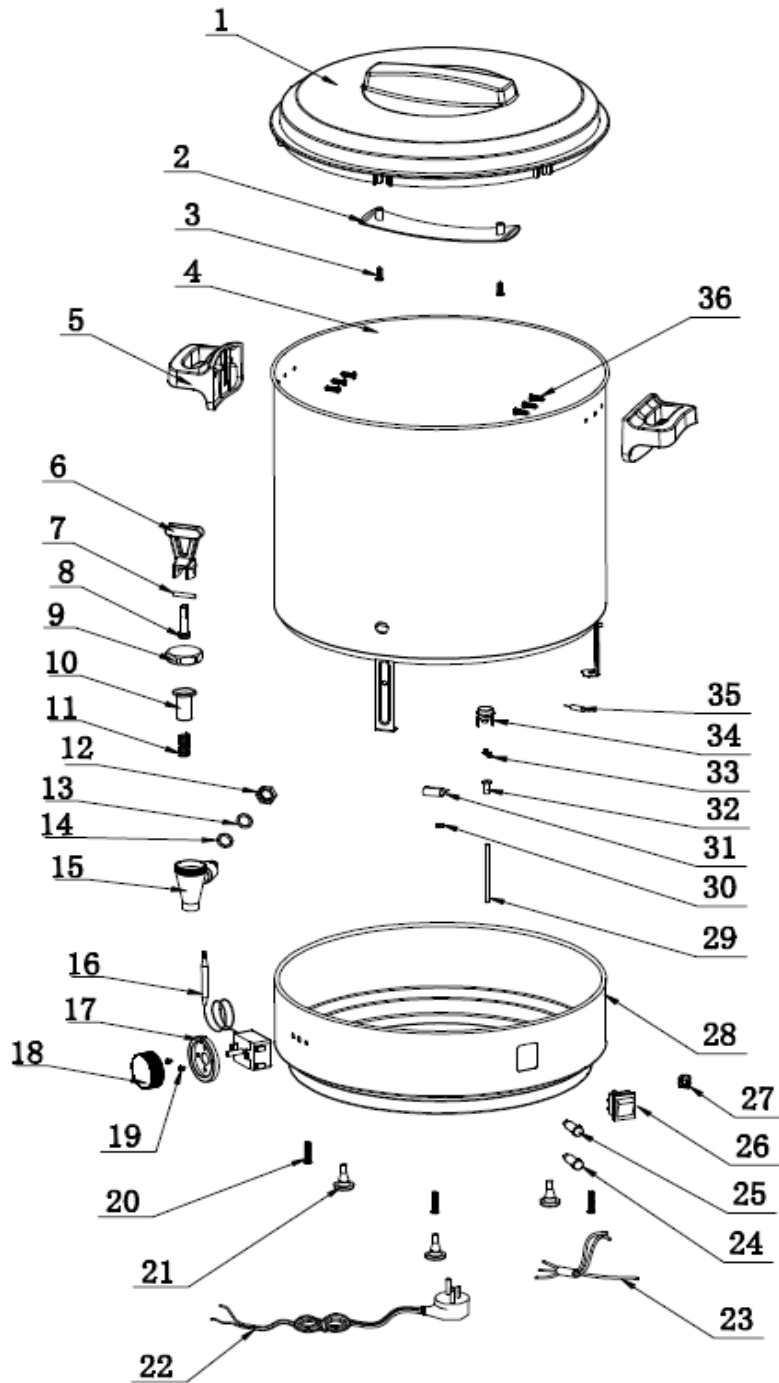

Drawing

Tools for Chefs

Hendi B.V.
Steenoven 21
3911 TX Rhenen
The Netherlands

Batch #
HK045318 and
up

Appliance part#
240700

Description
Hot drinks boiler 28L Stainless steel

Date	08-06-2022	Revision #	1.0
Revision	New model heating element		

Date	08-06-2022	Revision #	1.0
Revision	New model heating element		

Item	Description	Part#	Quantity	Remark	Picture
1	Lid	880098	1	Incl. item 2 and 3	
2	Inner cover	nss	1	Available as 880098	
3	Screw	nss	2	Available as 880098	
4	Container	n/a	1		
5	Handle	962343	2	Incl. item 36, sold per pcs	
6	Faucet handle	nss	1	Available as 952320	
7	Faucet handle axle	nss	1	Available as 952320	
8	Faucet pull bar	nss	1	Available as 952320	
9	Faucet cover	nss	1	Available as 952320	
10	Faucet silicone stop	nss	1	Available as 952320	
11	Faucet spring	nss	1	Available as 952320	
12	Faucet nut	nss	1	Available as 952320	
13	Faucet seal "A"	nss	1	Available as 952320	
14	Faucet seal "B"	nss	1	Available as 952320	
15	Faucet	952320	1	Incl. item 6 ~ 14	
16	Thermostat	881514	1		
17	Knob backplate	nss	1	Available as 880333	
18	Knob	880333	1	Incl. item 17 and 19	
19	Screw	nss	1	Available as 880333	
20	Screw	n/a	3		
21	Feet	880548	1	Set of 3	
22	Power cord	912027	1		
23	Wire harness	n/a	1		
24	Indicator light (orange)	912003	1		
25	Indicator light (green)	205471	1		
26	Switch	876800	1		
27	Pull relief	n/a	1		
28	Housing (base)	n/a	1		
29	Reset pin	n/a	1		
30	Nut	n/a	1		
31	Bracket	n/a	1		
32	Silicone sleeve	n/a	1		
33	Screw	nss	2	Available as 962343	
34	Clixon 150°C	980378	1	Manual reset	
35	Thermal fuse	n/a	1	Obtain locally	
36	Screw for handle		6		
*	Relay board	881057	1	Not shown on drawing	

n/a -> not available

nss -> not sold separately

Circuit diagram

 HENDI Tools for Chefs Hendi B.V. Steenoven 21 3911 TX Rhenen The Netherlands	Batch #	Appliance part#
	HK045318 and up	240700
	Description	
	Hot drinks boiler 28L Stainless steel	